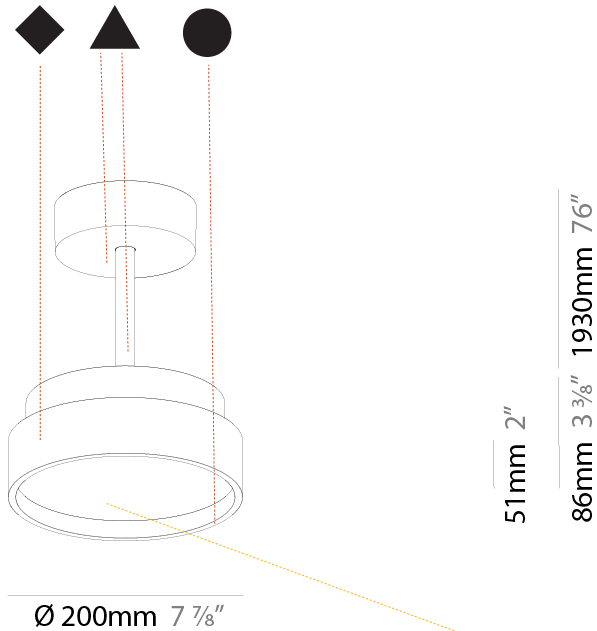

GENERAL

Series: Sign Diva Tube
Subseries: Sign Diva Tube Korona
Brand: Prolicht
Division: Architectural
Mounting Type: Suspension
Mounting Location: Ceiling
Subcategory: Pendant

PHYSICAL

Shape: Round
Diameter (mm): 200
Diameter (in): 7 7/8
Height (mm): 86
Height (in): 3 3/8
Max. Overall Height (mm): 2016
Max. Overall Height (in): 79 3/8
Light Distribution: Direct
Weight (kg): 1.789
Weight (lbs): 3.944
Diffuser: PMMA - Opal / Micro-Prism / Sparkling Secret / Vintage Industrial
Fixture Finish: SSR / BKV / CWI / CRY / HAB / UFT / ITA / RUA / FTG / MYG / LOD / PUS / FRO / FUP / KIA / POP / BLS / SPG / MEY / GOH / GUM / CHC / COM / ABZ / JAG / OBR / MOS / ROR
Fixture Material: Extruded Aluminum / Steel

ELECTRICAL

Lamp Type: LED (Zhaga Standard)
Input Wattage (W): 10
Dimming: Tri-Mode (Non-Dimming and Phase Dimming (120Vac only) and 0-10V Dimming)
Driver Included: Yes
Driver Location: Integrated
Driver Type: Constant Current - Universal
Driver Class: Class 2
Input Voltage (V): 120 - 277
Constant Current (MA): 350

LED

Color Temperature (°K): 2700 / 3000 / 3500 / 4000
Max. Delivered Lumen (lm): 836 / 895 / 903 / 921
Nominal Lumen (lm): 1280 / 1370 / 1382 / 1410
CRI: >90 CRI
Lamp Life (hrs): 50000

OPTICAL

RATINGS AND CERTIFICATIONS

Certified By: Certified for North American Standards
IP rating: IP20