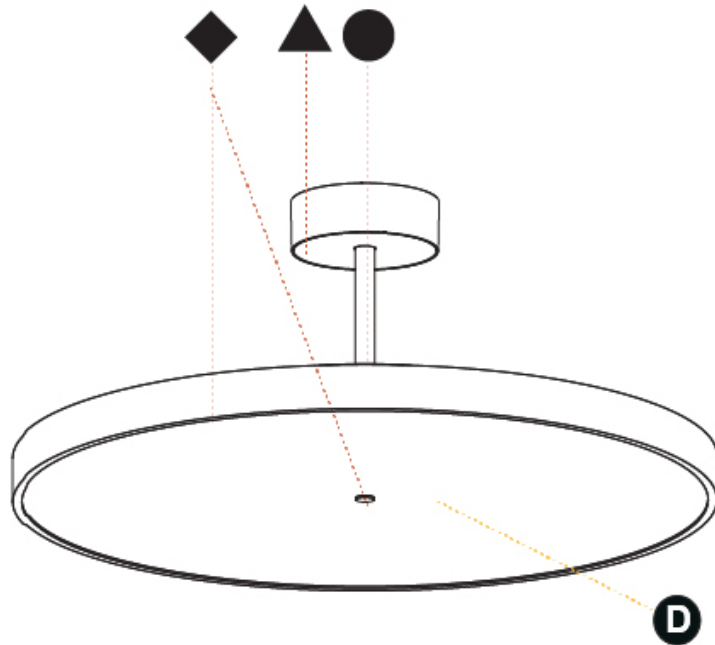

SIGN DIVA TUBE KORONA SUSPENSION

A300027-

PROJECT

TYPE

SPECIFIER

QUANTITY

DATE