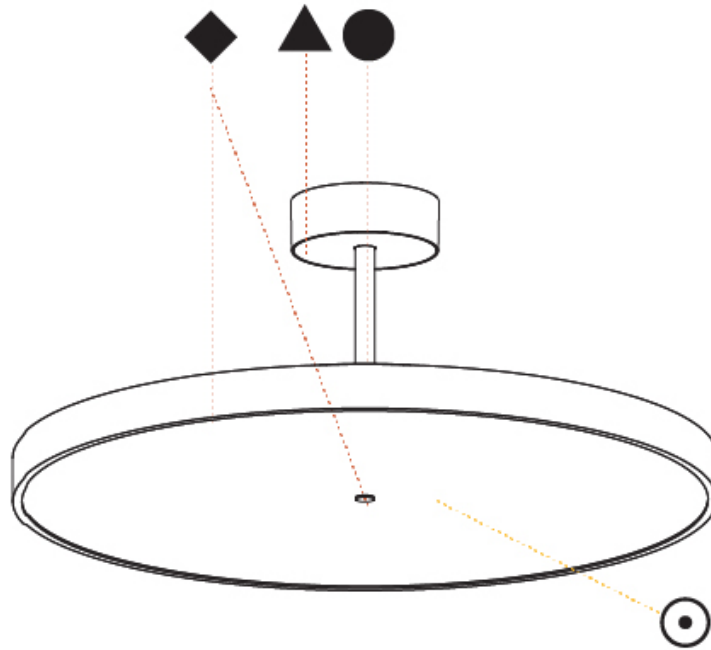

SIGN DIVA TUBE SUSPENSION

A300022-

PROJECT
TYPE
SPECIFIER
QUANTITY
DATE

A