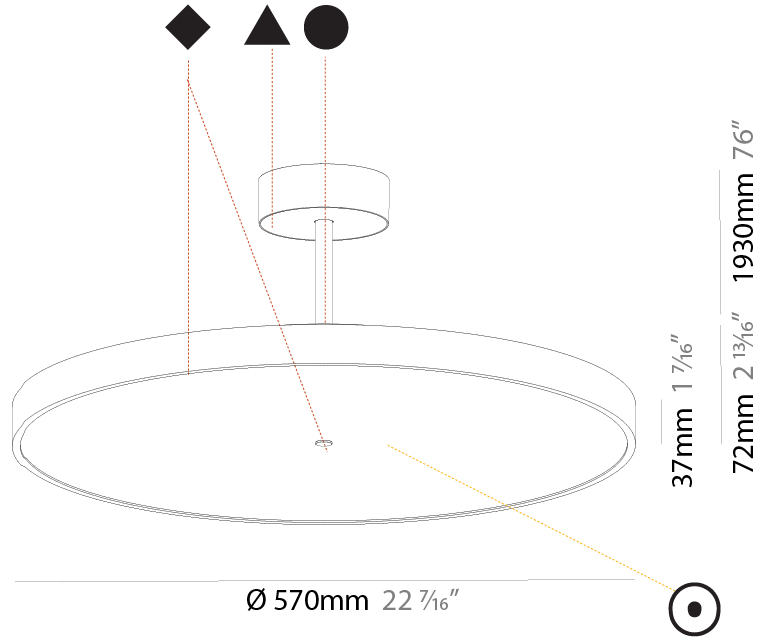

GENERAL

Series: Sign Diva Tube
Subseries: Sign Diva Tube
Brand: Prolicht
Division: Architectural
Mounting Type: Suspension
Mounting Location: Ceiling
Subcategory: Pendant

PHYSICAL

Shape: Round
Diameter (mm): 570
Diameter (in): 22 ⁷/₁₆"
Height (mm): 72
Height (in): 2 ¹³/₁₆"
Max. Overall Height (mm): 2002
Max. Overall Height (in): 78 ¹³/₁₆"
Light Distribution: Direct
Weight (kg): 7.718
Weight (lbs): 17.015
Diffuser: PMMA - Opal / Micro-Prism / Sparkling Secret / Vintage Industrial
Fixture Finish: SSR / BKV / CWI / CRY / HAB / UFT / ITA / RUA / FTG / MYG / LOD / PUS / FRO / FUP / KIA / POP / BLS / SPG / MEY / GOH / GUM / CHC / COM / ABZ / JAG / OBR / MOS / ROR
Fixture Material: Extruded Aluminum / Steel

ELECTRICAL

Lamp Type: LED (Zhaga Standard)
Input Wattage (W): 49
Total Output Wattage (W): 46.9
Dimming: Tri-Mode (Non-Dimming and Phase Dimming (120Vac only) and 0-10V Dimming)
Driver Included: Yes
Driver Location: Integrated
Driver Type: Constant Current - Universal
Driver Class: Class 2
Input Voltage (V): 120 - 277
Constant Current (MA): 350

LED

Color Temperature (*K): 2700 / 3000 / 3500 / 4000
Max. Delivered Lumen (lm): 4978 / 5337 / 5384 / 5494
Nominal Lumen (lm): 6199 / 6646 / 6705 / 6842
CRI: >90 CRI
Lamp Life (hrs): 50000

OPTICAL

RATINGS AND CERTIFICATIONS

Certified By: Certified for North American Standards
IP rating: IP20