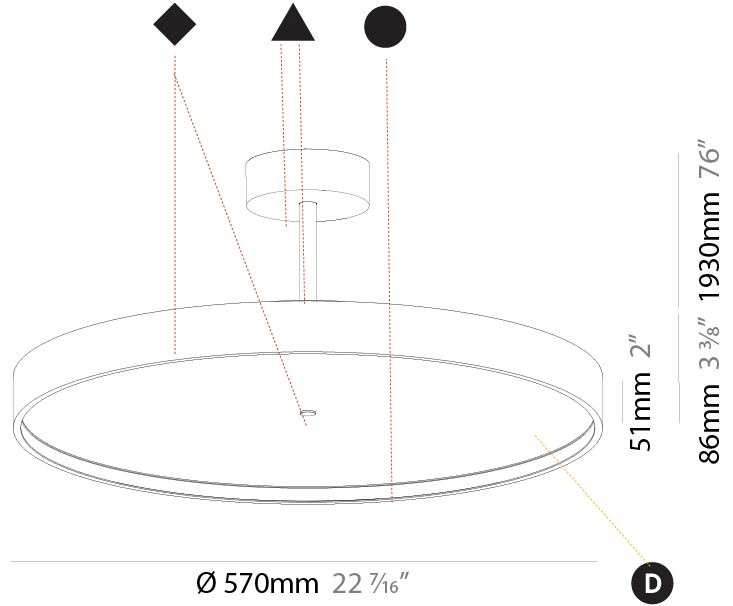

GENERAL

Series: Sign Diva Tube
Subseries: Sign Diva Tube Korona
Brand: Prolicht
Division: Architectural
Mounting Type: Suspension
Mounting Location: Ceiling
Subcategory: Pendant

PHYSICAL

Shape: Round
Diameter (mm): 570
Diameter (in): 22 7/16
Height (mm): 86
Height (in): 3 3/8
Max. Overall Height (mm): 2016
Max. Overall Height (in): 79 3/8
Light Distribution: Direct
Weight (kg): 7.982
Weight (lbs): 17.597
Diffuser: PMMA - Opal / Micro-Prism / Sparkling Secret / Vintage Industrial
Fixture Finish: SSR / BKV / CWI / CRY / HAB / UFT / ITA / RUA / FTG / MYG / LOD / PUS / FRO / FUP / KIA / POP / BLS / SPG / MEY / GOH / GUM / CHC / COM / ABZ / JAG / OBR / MOS / ROR
Fixture Material: Extruded Aluminum / Steel

ELECTRICAL

Lamp Type: LED (Zhaga Standard)
Input Wattage (W): 49
Total Output Wattage (W): 46.9
Dimming: Tri-Mode (Non-Dimming and Phase Dimming (120Vac only) and 0-10V Dimming)
Driver Included: Yes
Driver Location: Integrated
Driver Type: Constant Current - Universal
Driver Class: Class 2
Input Voltage (V): 120 - 277
Constant Current (MA): 350

LED

Color Temperature (*K): 2700 / 3000 / 3500 / 4000
Max. Delivered Lumen (lm): 4978 / 5337 / 5384 / 5494
Nominal Lumen (lm): 6199 / 6646 / 6705 / 6842
CRI: >90 CRI
Lamp Life (hrs): 50000

OPTICAL

RATINGS AND CERTIFICATIONS

Certified By: Certified for North American Standards
IP rating: IP20