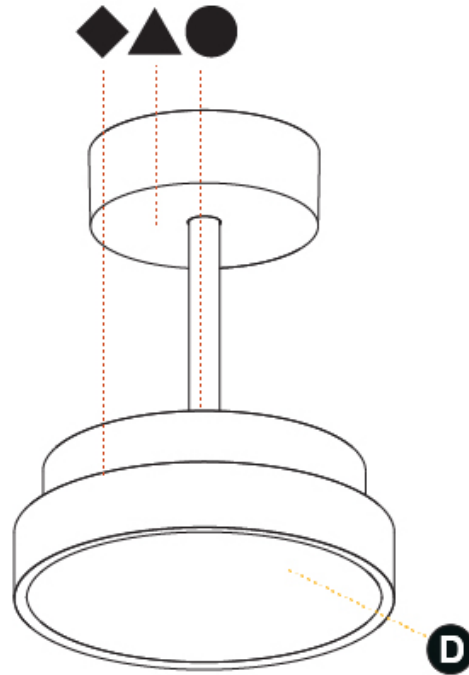

SIGN DIVA TUBE KORONA SUSPENSION

A300024-

PROJECT

TYPE

SPECIFIER

QUANTITY

DATE