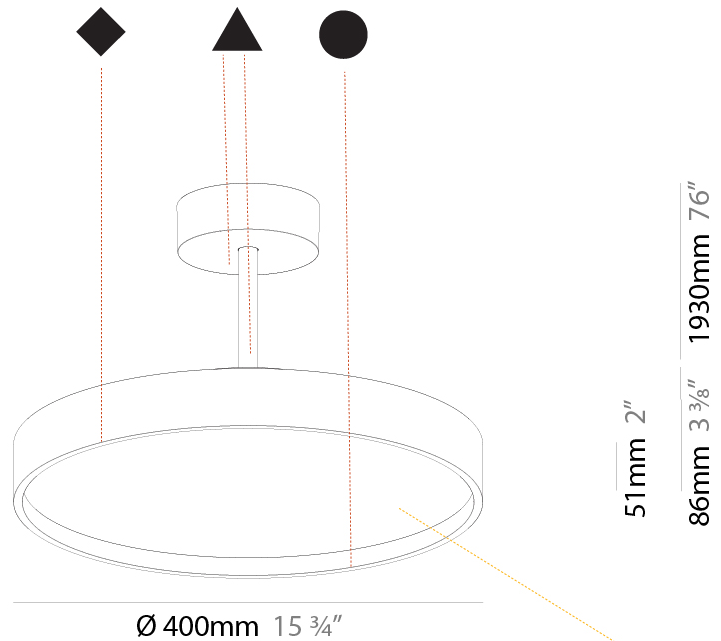

GENERAL

Series: Sign Diva Tube
Subseries: Sign Diva Tube Korona
Brand: Prolicht
Division: Architectural
Mounting Type: Suspension
Mounting Location: Ceiling
Subcategory: Pendant

PHYSICAL

Shape: Round
Diameter (mm): 400
Diameter (in): 15 3/4
Height (mm): 86
Height (in): 3 3/8
Max. Overall Height (mm): 2016
Max. Overall Height (in): 79 3/8
Light Distribution: Direct
Weight (kg): 3.251
Weight (lbs): 7.167
Diffuser: PMMA - Opal / Micro-Prism / Sparkling Secret / Vintage Industrial
Fixture Finish: SSR / BKV / CWI / CRY / HAB / UFT / ITA / RUA / FTG / MYG / LOD / PUS / FRO / FUP / KIA / POP / BLS / SPG / MEY / GOH / GUM / CHC / COM / ABZ / JAG / OBR / MOS / ROR
Fixture Material: Extruded Aluminum / Steel

ELECTRICAL

Lamp Type: LED (Zhaga Standard)
Input Wattage (W): 17
Dimming: Tri-Mode (Non-Dimming and Phase Dimming (120Vac only) and 0-10V Dimming)
Driver Included: Yes
Driver Location: Integrated
Driver Type: Constant Current - Universal
Driver Class: Class 2
Input Voltage (V): 120 - 277
Constant Current (MA): 500

LED

Color Temperature (°K): 2700 / 3000 / 3500 / 4000
Max. Delivered Lumen (lm): 1807 / 1943 / 1951 / 1991
Nominal Lumen (lm): 2250 / 2420 / 2430 / 2480
CRI: >90 CRI
Lamp Life (hrs): 50000

OPTICAL

RATINGS AND CERTIFICATIONS

Certified By: Certified for North American Standards
IP rating: IP20